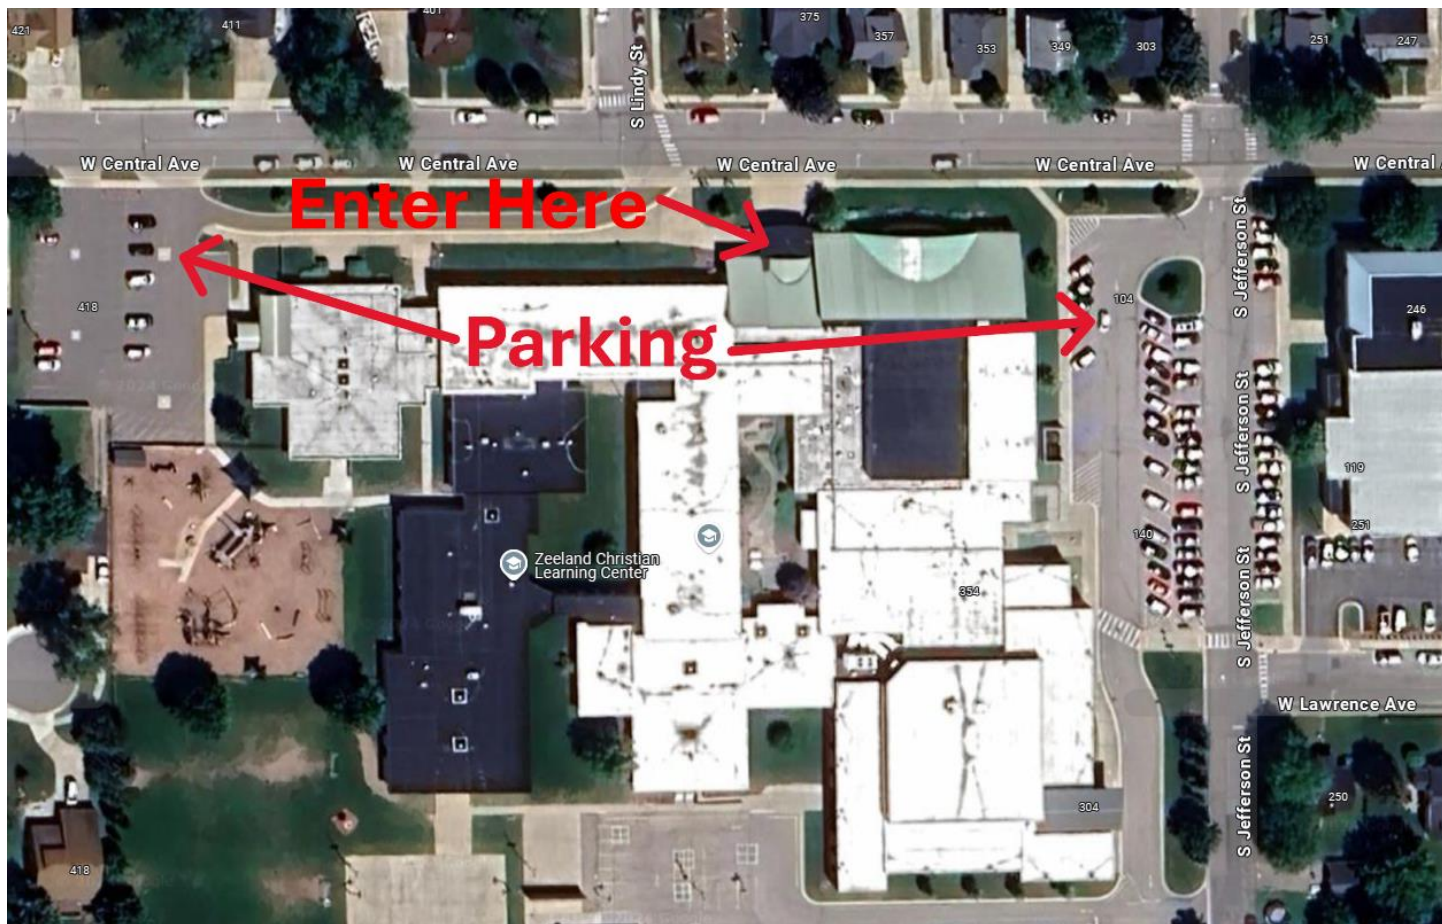

TULIP CITY AIR FORCE BLACK FRIDAY INDOOR FLY

Black Friday November 29th
9:45am-1:30pm

Zeeland Christian School
334 W Central Ave, Zeeland, MI 49464

- Pilot Flying Fee: \$10.00
- Spectators are **FREE**
- 90' x 100' Gym with a 20' Ceiling for Airplanes
- **NEW** - Dedicated Tiny Whoop Drone Course Outside of the Gym
- Pits Area in the Adjoining Hallway with Tables
- Segmented Time Slots for each Types of Airplanes (vapors & light weight, UMX Timber Radians and similar, 3D Flat Foamies, Micro Helicopters)
- Hanger Talk
- Come and Fly or just Hangout

**** For More Information Call or Email John Russcher ****

616-836-8489
planeaddicted@gmail.com

MAP/DIRECTIONS

334 W Central Ave, Zeeland, MI 49464

Park off South Jefferson Street
on the East side of the building